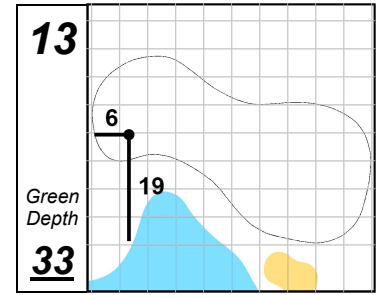

**BMW Championship**

**Caves Valley Golf Club**

Each side of a complete square on the green represents 5 YARDS.