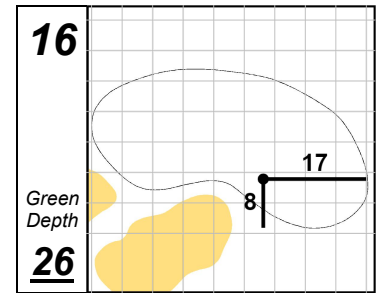

**BMW Championship**

**Caves Valley Golf Club**

Each side of a complete square on the green represents 5 YARDS.