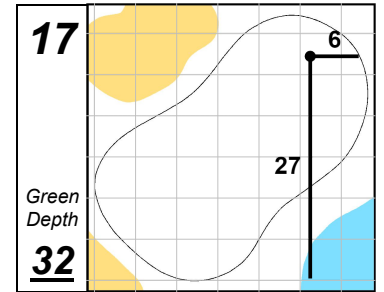

**BMW Championship**

**Caves Valley Golf Club**

Each side of a complete square on the green represents 5 YARDS.