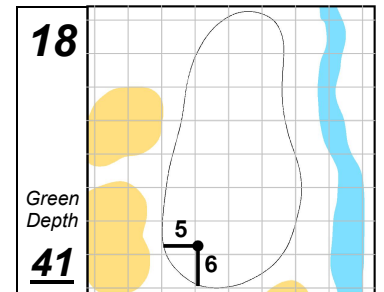

**BMW Championship**

**Caves Valley Golf Club**

Each side of a complete square on the green represents 5 YARDS.