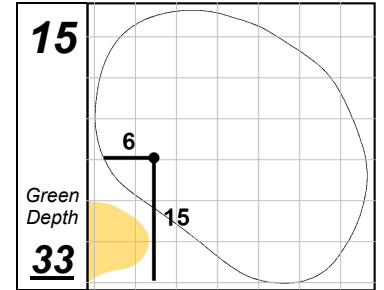

**BMW Championship**

**Caves Valley Golf Club**

Each side of a complete square on the green represents 5 YARDS.