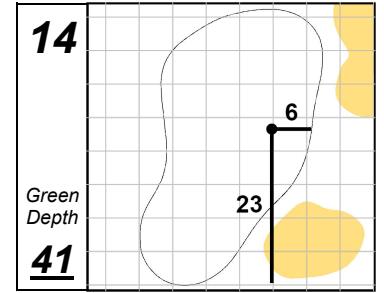

**BMW Championship**

**Caves Valley Golf Club**

Each side of a complete square on the green represents 5 YARDS.